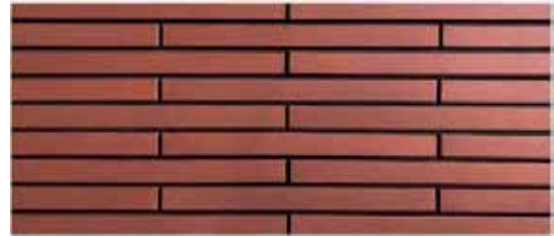

LONG THIN BRICK

Manufactured with natural and aged raw clay without other chemicals, fired at high temperatures, Long Thin Brick product provides great thermal performance and weather resistance while creating an aesthetically pleasing facade.

WF637-500 RED

Size/pc : 50x500x15mm Pcs/ctn : 30 pc Pcs/sqm : 40 pcs
Price/pc : RM 5.00 Price/ctn : RM 150.00
Price/sqm : RM 200.00