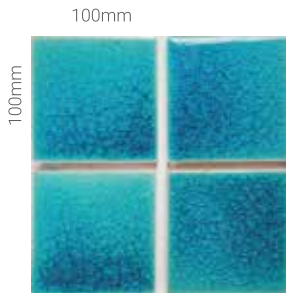

GNG LAMPANG TILE *Handmade Series*

Lampang Tile handmade was made using age old techniques to create a two-tone / shading effect. Each individual piece are unique in colour and tones. They enhance the look and feel of the ocean,

LT-V2
Turquoise Blue