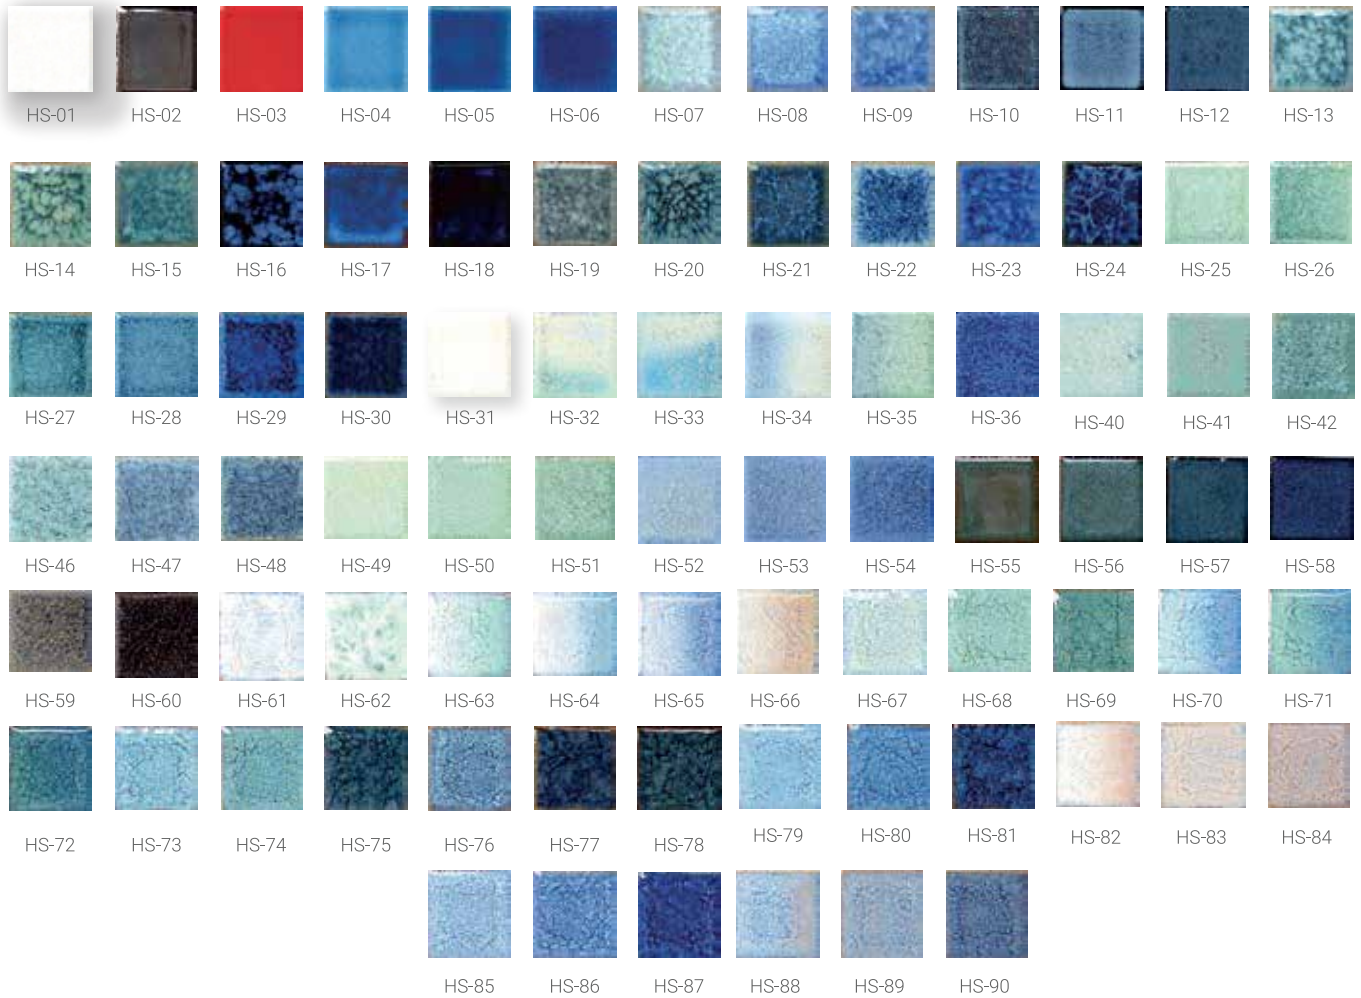

YOHEN tiles are produced by using a special glaze and by slow baking over 20 hours. The resulting deep colors will never be achieved by a short-time kiln process. The variations include 90 colors.

CHOOSE YOUR COLOUR FROM 90 COLOURS