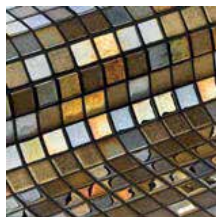

Mojito

Eclipse

San Francisco

Cosmopolitan

Alexander

Grasshopper

Blue Lagoon

Bellini