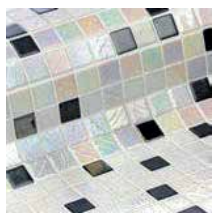

COCKTAIL

Elegant settings, exclusive designs, unique proposals. Delicate pearlescent colors, elegant ocher, gold, ivory and beige tones. Finishes that convey perfection, harmony, sophistication.

JointPoint® is a technologically-advanced exclusive new paneling system. It has been developed by ezarri and guarantees an easy, perfect and homogeneous installation of tesseras.

1. Maximum grip surface. 92% of the surface is available, thereby ensuring maximum adherence.
2. Ease of installation.
3. Moisture proof.
4. Resistance to moisture.
5. Exclusive composition of the **JointPoint®** adhesive.
6. The smallest, most uniform and controlled point.

Mojito

*Actual sheet size

Setting - JointPoint®
Sheet size : 300x500mm
Sheet/ctn : 13 sheet
Sheet/m2 : 6.5 sheet
Price/sheet : RM 90.00
Price/ctn : RM 1170.00
Price/sqm : RM 585.00

DECO SERIES

Setting - Paper faced
Seed size : 25x25mm
Sheet size : 300x500mm
Sheet/ctn : 13 sheet
Sheet/sqm : 6.5 sheet
Price/sheet : RM 90.00
Price/ctn : RM 1170.00
Price/sqm : RM 585.00

Setting - Paper faced
Seed size : 25x25mm
Sheet size : 300x500mm
Sheet/ctn : 13 sheet
Sheet/m2 : 6.5 sheet
Price/sheet : RM 80.00
Price/ctn : RM 1040.00
Price/sqm : RM 520.00

Setting - Paper faced
Seed size : 36x36mm
Size/sheet : 335x335mm
Sheet/ctn : 18 sheet
Sheet/sqm : 9 sheet
Price/sheet : RM 90.00
Price/ctn : RM 1620.00
Price/sqm : RM 810.00