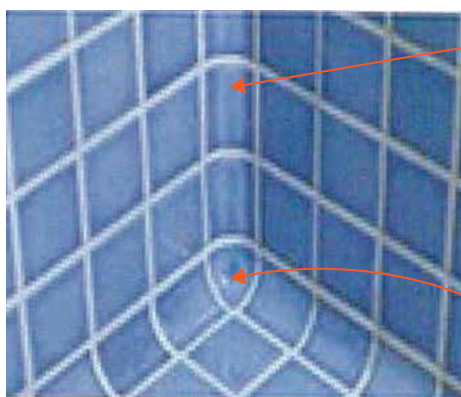

OTHERS Internal Cove