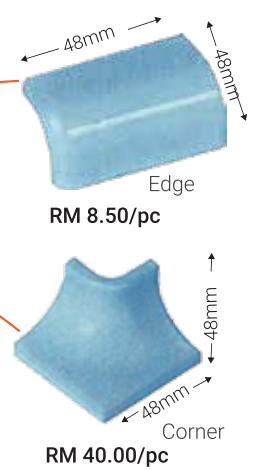

EXTERNAL COVE