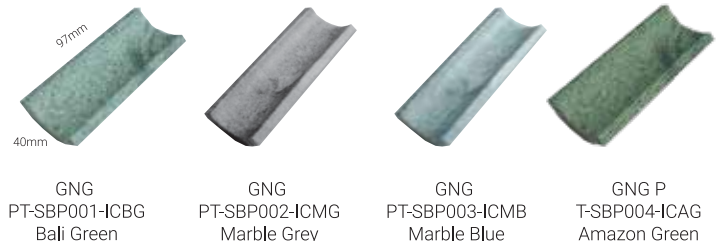

INTRERNAL COVE

GNG
PT-SBP001-ICBG
Bali Green

GNG
PT-SBP002-ICMG
Marble Grey

GNG
PT-SBP003-ICMB
Marble Blue

GNG P
T-SBP004-ICAG
Amazon Green

Size/pc : 97x40x6mm Pcs/ctn : 180 pcs
Price/pc : RM 10.00 Price/ctn : RM 1800.00