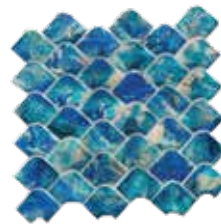

PT-GM-ID-W009A