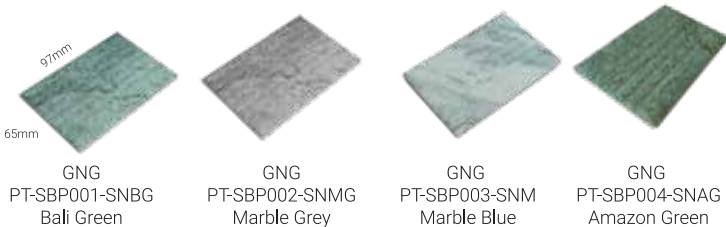

GNG
PT-SBP001-ICBG
Bali Green

PORCELAIN SUKABUMI ACCESSORIES

STEPNOSE

GNG
PT-SBP001-SNBG
Bali Green

GNG
PT-SBP002-SNMG
Marble Grey

GNG
PT-SBP003-SNM
Marble Blue

GNG
PT-SBP004-SNAG
Amazon Green

Size/pc : 97x65x6mm Pcs/ctn : 180 pcs
Price/pc : RM 12.00 Price/ctn : RM 2160.00