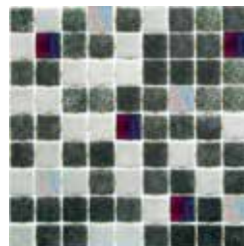

3601-16-60
Black Mix+ IRIS