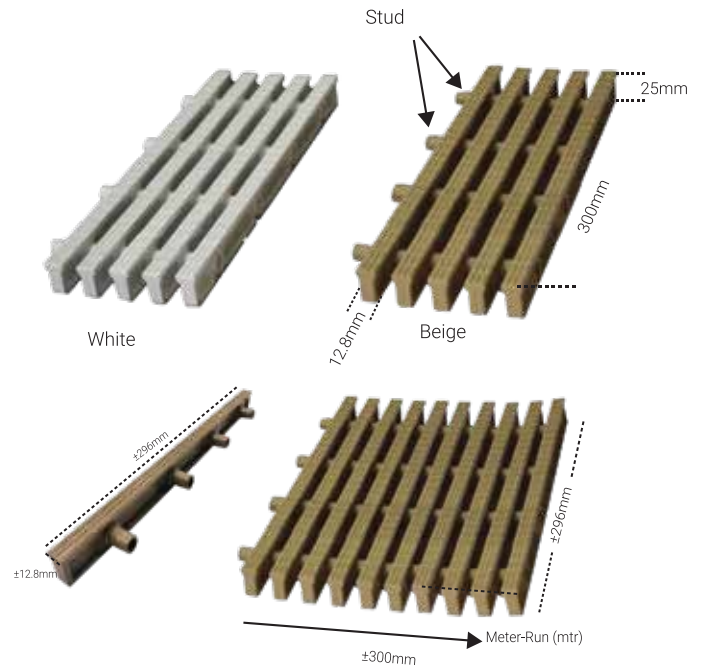

GNG
PT-SBP002-ECMG
Marble Grey

GNG
PT-SBP003-ECMB
Marble Blue

GNG
PT-SBP004-ECAG
Amazon Green

Size/pc : 97x40x6mm Pcs/ctn : 180 pcs
Price/pc : RM 10.00 Price/ctn : RM 1800.00

OLYMPIC TILE

Conforming to Olympic standards of full size and half size competition pools. Aesthetically enhanced appeal. Olympic standard pool tiles come in great quality with long durability for olympic standard pools. In addition to beautifying a swimming pool, it is also used as a safety tile.

MT1335SB
Thickness : 8mm

MT1301DB
Thickness : 8mm

MT1951
Thickness : 8mm
Size/pc : 240x115x8mm
Pcs/ctn : 36 pcs
Price/pc : RM 4.00
Price/ctn : RM 144.60

RTY C901 Groove tile
Thickness : 8mm
Size/pc : 240x115x8mm
Pcs/ctn : 36 pcs
Price/pc : RM 8.00
Price/ctn : RM 288.00

GTYC904E Grip tile
Max Thickness : 25mm
Size/pc : 240x115x25mm
Pcs/ctn : 16 pcs
Price/pc : RM 30.00
Price/ctn : RM 480.00

ABS GRATING

Drains are much needed in drainage systems such as in swimming pools. it stabilize the excess pool water that overflows when the pool space is full of people or when its raining that can result in flooding. With existing grating system this can be use to close the drain system as beautification and safety.