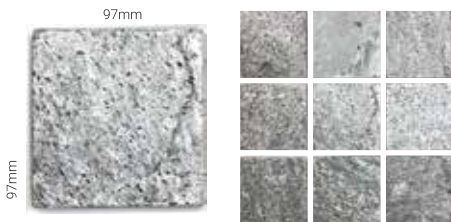

MPYN6001

Seed size : 95x95x6.5mm
 Sheet size : 295.5x295.5mm
 Sheet/ctn : 18 sheets
 Sheet/sqm : 11.45 sheets
Price/sheet : RM 19.00
Price/ctn : RM 342.00
Price/sqm : RM 217.55

MNPN6001

NATURAL QUARTZ STONE