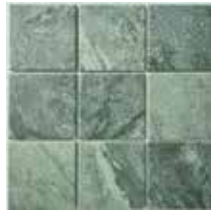

GREEN SUKABUMI Porcelain

The new Green sukabumi range evokes a sense of luxury often used in beautiful swimming pools and striking landscape designs. has been developed to provide you with a natural stone effect.

GNG-PT SBP-001-MTBG
Bali Green