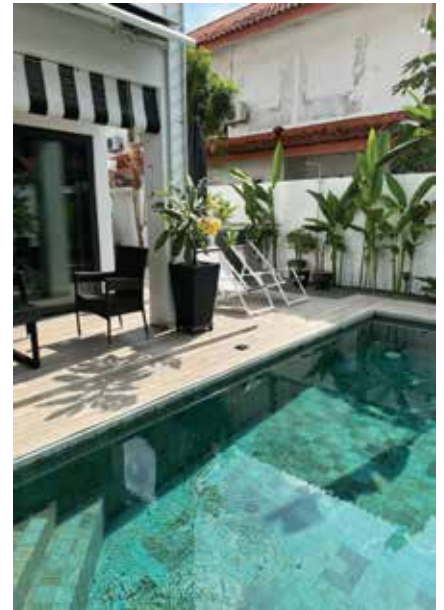

PORCELAIN SUKABUMI

Adopting international ink jet printing technology, the tiles achieved clear and vivid simulation of the natural stone. This state-of-the-art technology gives homeowners more options than ever before by recreating some of the most stunning surface looks, that mimics a variety of natural stone.

Sheet size : 306x306x6mm Seed size : 48 x 48mm Sheet/ctn : 22 sheets Sheet/sqm : 10.7 sheets
Price/sheet : RM 18.00 Price/ctn : RM 396.00 Price/sqm : RM 192.60

Sheet size : 294x294x6mm Seed size : 97x 97mm Sheet/ctn : 22 sheets Sheet/sqm : 11.57 sheets
Price/sheet : RM 18.00 Price/ctn : RM 396.00 Price/sqm : RM 208.26

Seed Size : 48x48x6mm
Sheet size : 306x306mm
Sheet/ctn : 20 sheets
Sheet/sqm : 10.7 sheets
Price/sheet : RM 17.00
Price/ctn : RM 340.00
Price/sqm : RM 181.90

Seed size : 95x95x6.5mm
Sheet size : 295.5x295.5mm
Sheet/ctn : 18 sheets
Sheet/sqm : 11.45 sheets
Price/sheet : RM 19.00
Price/ctn : RM 342.00
Price/sqm : RM 217.55

NATURAL QUARTZ STONE

Size/pc : 98x98mm Pcs/ctn : 56 pcs
Pcs/sqm : 104 pcs
Price/pc : RM 3.60 Price/ctn : RM 201.60
Price/sqm : RM 374.40

NATURAL SUKABUMI

Size/pc : 100x100x8-12mm Pcs/ctn : 100 pcs
Pcs/sqm : 100 pcs
Price/pc : RM 2.00 Price/ctn : RM 200.00
Price/sqm : RM 200.00