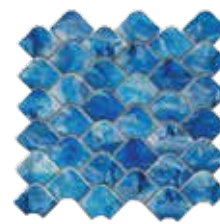

PT-GM-ID-W005A(ILG)

PT-GM-ID-W007A(ILG)

Size/sheets : 298x301x6mm
 Pcs/ctn : 10 sheets
 Pcs/sqm : 11.11 sheets
Price/sheets : RM 50.00
Price/ctn : RM 500.00
Price/sqm : RM 555.50

PT-GM-ID-W009A

PT-GM-ID-W010A