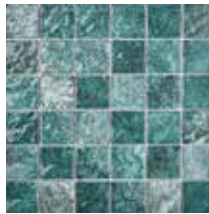

WATER RIPPLE

PT SKBP-IK48621
Glossy