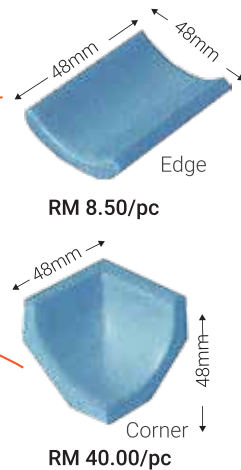

OTHERS Internal Cove