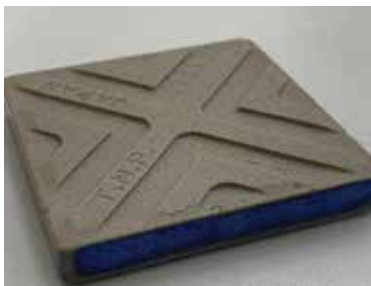

Example of “Dovetail” at the back of TN yohen porcelain mosaic tile

Advantages :

- The interlocking dovetail joint has a more grip than conventional tile,
- Provide longterm durability in unconditional weather.
- Adhesion between adhesive and tile will be strengthen and resist being pulled apart.