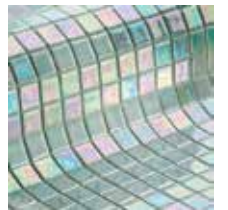

Leo

Sagittarius

Scorpio

Teide
(surface with pattern)

Perla

Aurum

Setting - Paper faced
 Seed size : 25x25mm
 Sheet size : 300x500mm
 Sheet/ctn : 13 sheet
 Sheet/sqm : 6.5 sheet
Price/sheet : RM 90.00
Price/ctn : RM 1170.00
Price/sqm : RM 585.00