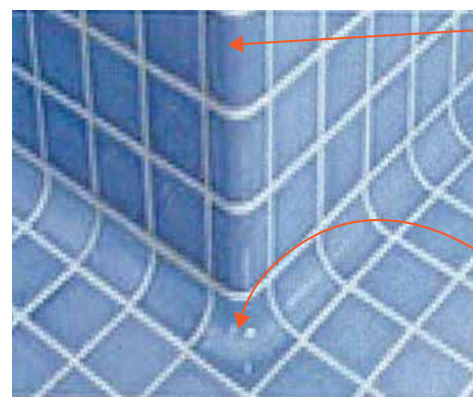

EXTERNAL COVE