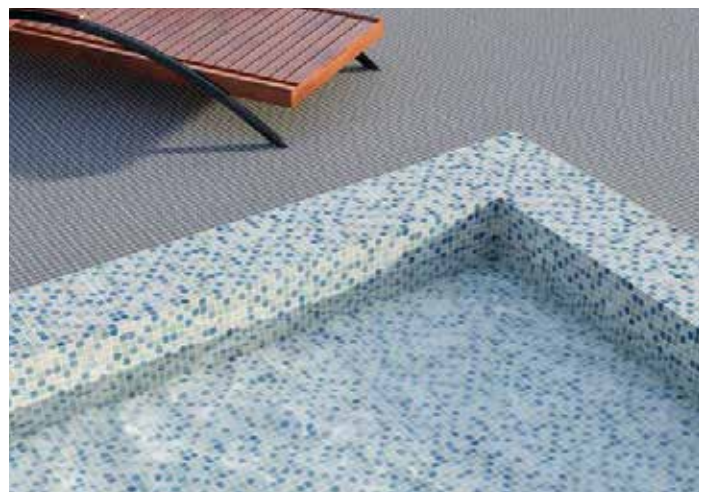

Mosaico Glossy Poliuretano

Seed Size : 25x25mm
Sheet size : 334x334mm
Sheet/ctn : 18 sheets
Sheet/sqm : 9 sheets
Price/sheet : RM 33.00
Price/ctn : RM 594.00
Price/sqm : RM 297.00

Seed Size : 25x25mm
Sheet size : 334x334mm
Sheet/ctn : 18 sheets
Sheet/sqm : 9 sheets
Price/sheet : RM 44.00
Price/ctn : RM 792.00
Price/sqm : RM 396.00