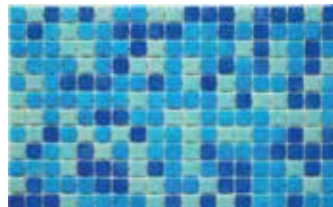

GLOW IN THE DARK

Glow in the dark mosaic tile treated with a purpose-designed colorant that gives off a phosphorescent light, which charges during the day and emits light in the dark.

ezarri MADE IN SPAIN MOSAICO

FOSFO

25mm
25mm

Setting : Loose seed Seed Size : 25x25x4mm
Price : RM 2.50 / seed

48mm
48mm

Glow in the dark
48 mm

Setting : Loose seed
Seed size : 48x48x6mm
Price/pc : RM 3.00/seed

25mm
25mm

Glow in the dark
25x6 mm

Setting : Loose seed
Seed size : 25x25x6mm
Price/pc : RM 1.50/seed

MEZCLA (Mix)

Variations colours and randomness are completely enhancing the naturalness of Mezcla Mosaic. Full adaptability to any type of surface: corners, rounded parts, non-standard surfaces. Whether your idea of the best pool tile style is ultra-contemporary and minimalist, has an eclectic vibe, or mimics a tropical paradise, Mezcla series is sure to have the best swimming pool tiles to perfectly complement your space.

25002-C

Setting : JointPoint®
Sheet Size : 300x500mm
Sheet / ctn : 13 sheet
Sheet / m2 : 6.5 sheet
Price/sheet : RM 42.00
Price/ctn : RM 546.00
Price/sqm : RM 273.00

NIEBLA SERIES-36mm

IRIS effect

Sheet size : 330x330mm
Sheet/ctn : 13 sheet
Sheet/sqm : 9.18 sheet
Price/sheet : RM 40.00
Price/ctn : RM 520.00
Price/sqm : RM 367.20

Black Mix & Green Mix(Mixwith IRIS) Sheet size : 330x330mm
Sheet/ctn : 13 sheet Sheet/sqm : 9.18 sheet
Price/sheet : RM 54.00 Price/ctn : RM 702.00
Price/sqm : RM 495.72