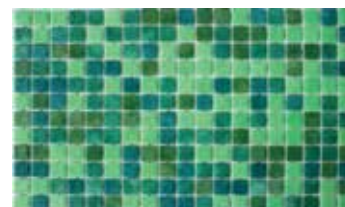

25 MIX 215

Setting : JointPoint®
Sheet Size : 300x500mm
Sheet / ctn : 13 sheet
Sheet / m2 : 6.5 sheet
Price/sheet : RM 42.00
Price/ctn : RM 546.00
Price/sqm : RM 273.00