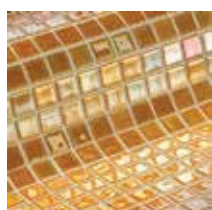

Leo

Sagittarius

Scorpio

Teide
(surface with pattern)

Perla

Aurum

Setting - Paper faced
 Seed size : 25x25mm
 Sheet size : 300x500mm
 Sheet/ctn : 13 sheet
 Sheet/sqm : 6.5 sheet
Price/sheet : RM 90.00
Price/ctn : RM 1170.00
Price/sqm : RM 585.00