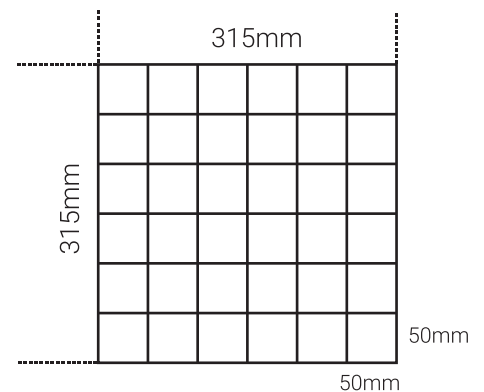

SIRIM REPORT NO : 2023CE1399-A1

A. CHEMICAL RESISTANCE TO HOUSEHOLD CHEMICAL	RESULT
1. Ammonium Chloride	No Visible Effect
B. CHEMICAL RESISTANCE TO SWIMMING POOL SALT	
2. Sodium Hydrochlorite	No Visible Effect
C. CHEMICAL RESISTANCE TO LOW CONCENTRATION ACIDS AND ALKALI	
1. Hydrochloric Acid, 3 %	No Visible Effect
2. Citric Acid. 100 g/l	No Visible Effect
3. Potassium Hydroxide, 30 g/l	No Visible Effect
D. CHEMICAL RESISTANCE TO HIGH CONCENTRATION ACIDS AND ALKALI	
1. Hydrochloric Acid, 18 %	No Visible Effect
2. Lactic Acid. 5%	No Visible Effect
3. Potassium Hydroxide, 100 g/l	No Visible Effect