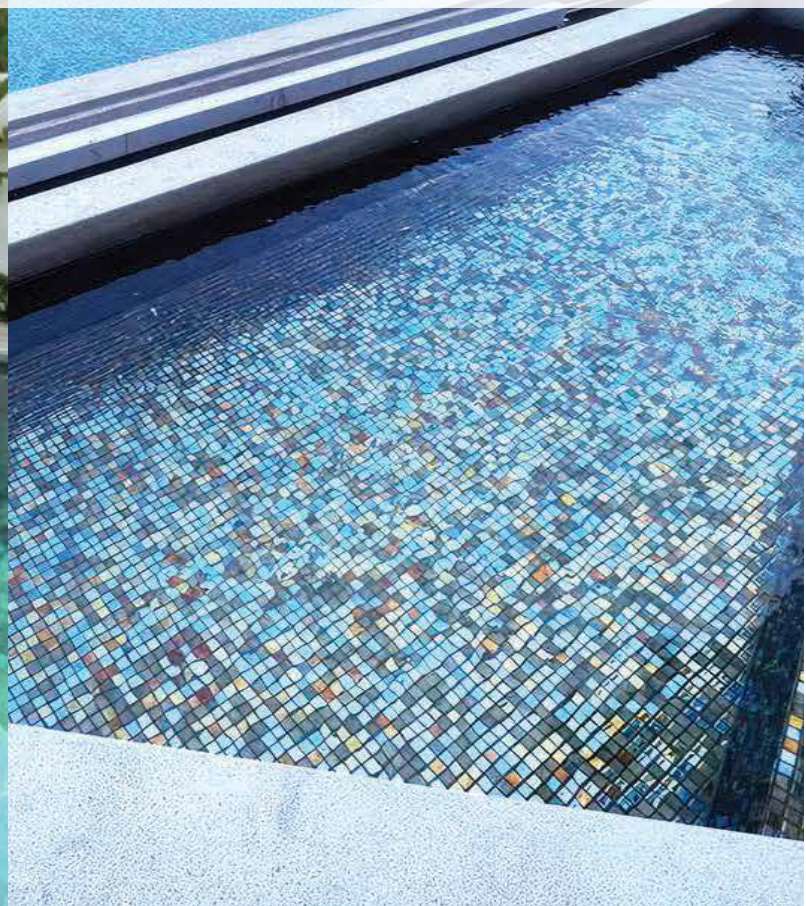

Website

Facebook

Instagram