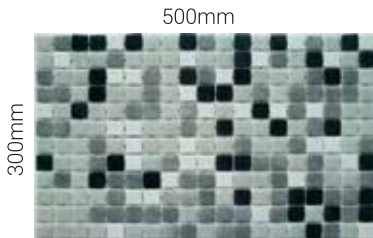

FOSFO

25mm
25mm

Setting : Loose seed Seed Size : 25x25x4mm
Price : RM 2.50 / seed

48mm
48mm

Glow in the dark
48 mm

Setting : Loose seed
Seed size : 48x48x6mm
Price/pc : RM 3.00/seed

25mm
25mm

Glow in the dark
25x6 mm

Setting : Loose seed
Seed size : 25x25x6mm
Price/pc : RM 1.50/seed

MEZCLA (Mix)

Variations colours and randomness are completely enhancing the naturalness of Mezcla Mosaic. Full adaptability to any type of surface: corners, rounded parts, non-standard surfaces. Whether your idea of the best pool tile style is ultra-contemporary and minimalist, has an eclectic vibe, or mimics a tropical paradise, Mezcla series is sure to have the best swimming pool tiles to perfectly complement your space.