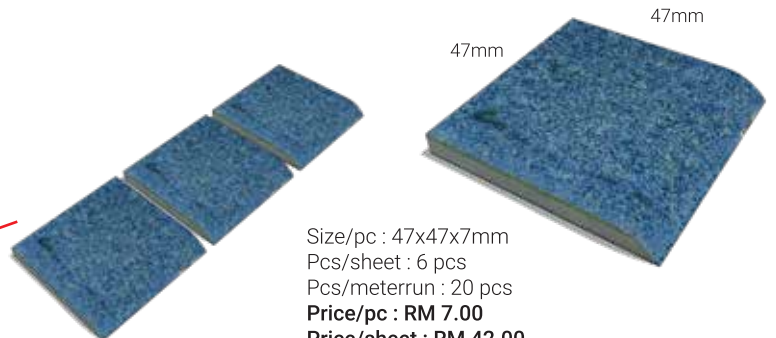

YOHEN ACCESSORIES (Special Order/Upon Request Only)

The appropriate Yohen accessory is used at the end of the stairs as one of the safety when climbing the stairs and beautify the pool edge.