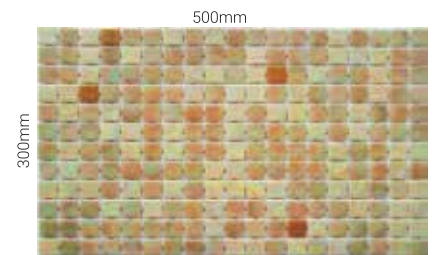

Bellini

*Actual sheet size

Setting - JointPoint®
Sheet size : 300x500mm
Sheet/ctn : 13 sheet
Sheet/m2 : 6.5 sheet
Price/sheet : RM 90.00
Price/ctn : RM 1170.00
Price/sqm : RM 585.00