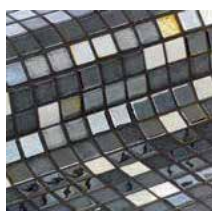

San Francisco