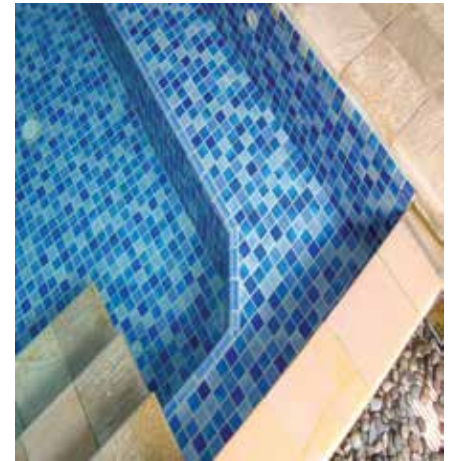

VAT-1 65x100mm	VAT-2 70x100mm	VAT-3 50x100mm	VAT-4 45x100mm
All price : RM 16.00/pc			

MADE IN MALAYSIA

				 MAS-3 50X50mm RM 1.50/pc
MAS-1 50x100mm	MAS-2 100x100mm	MAS-4 100x100mm	MAS-5 100x100mm	
MAS-6 50x100mm	MAS-7 50x100mm	MAS-8 35X100mm	MAS-9 35X100mm	
All price : RM 9.00/pc