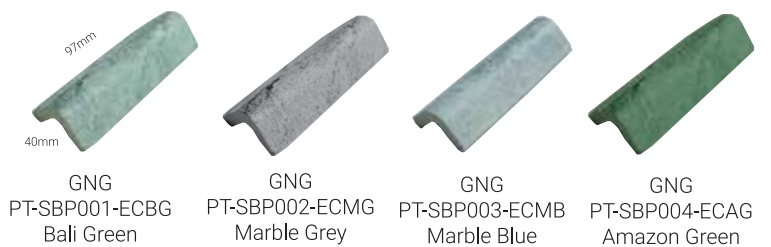

GNG
PT-SBP002-ICMG
Marble Grey

GNG
PT-SBP003-ICMB
Marble Blue

GNG P
T-SBP004-ICAG
Amazon Green

Size/pc : 97x40x6mm Pcs/ctn : 180 pcs
Price/pc : RM 10.00 Price/ctn : RM 1800.00

EXTERNAL COVE

GNG
PT-SBP001-ECBG
Bali Green

GNG
PT-SBP002-ECMG
Marble Grey

GNG
PT-SBP003-ECMB
Marble Blue

GNG
PT-SBP004-ECAG
Amazon Green

Size/pc : 97x40x6mm Pcs/ctn : 180 pcs
Price/pc : RM 10.00 Price/ctn : RM 1800.00

OLYMPIC TILE

Conforming to Olympic standards of full size and half size competition pools. Aesthetically enhanced appeal. Olympic standard pool tiles come in great quality with long durability for olympic standard pools. In addition to beautifying a swimming pool, it is also used as a safety tile.